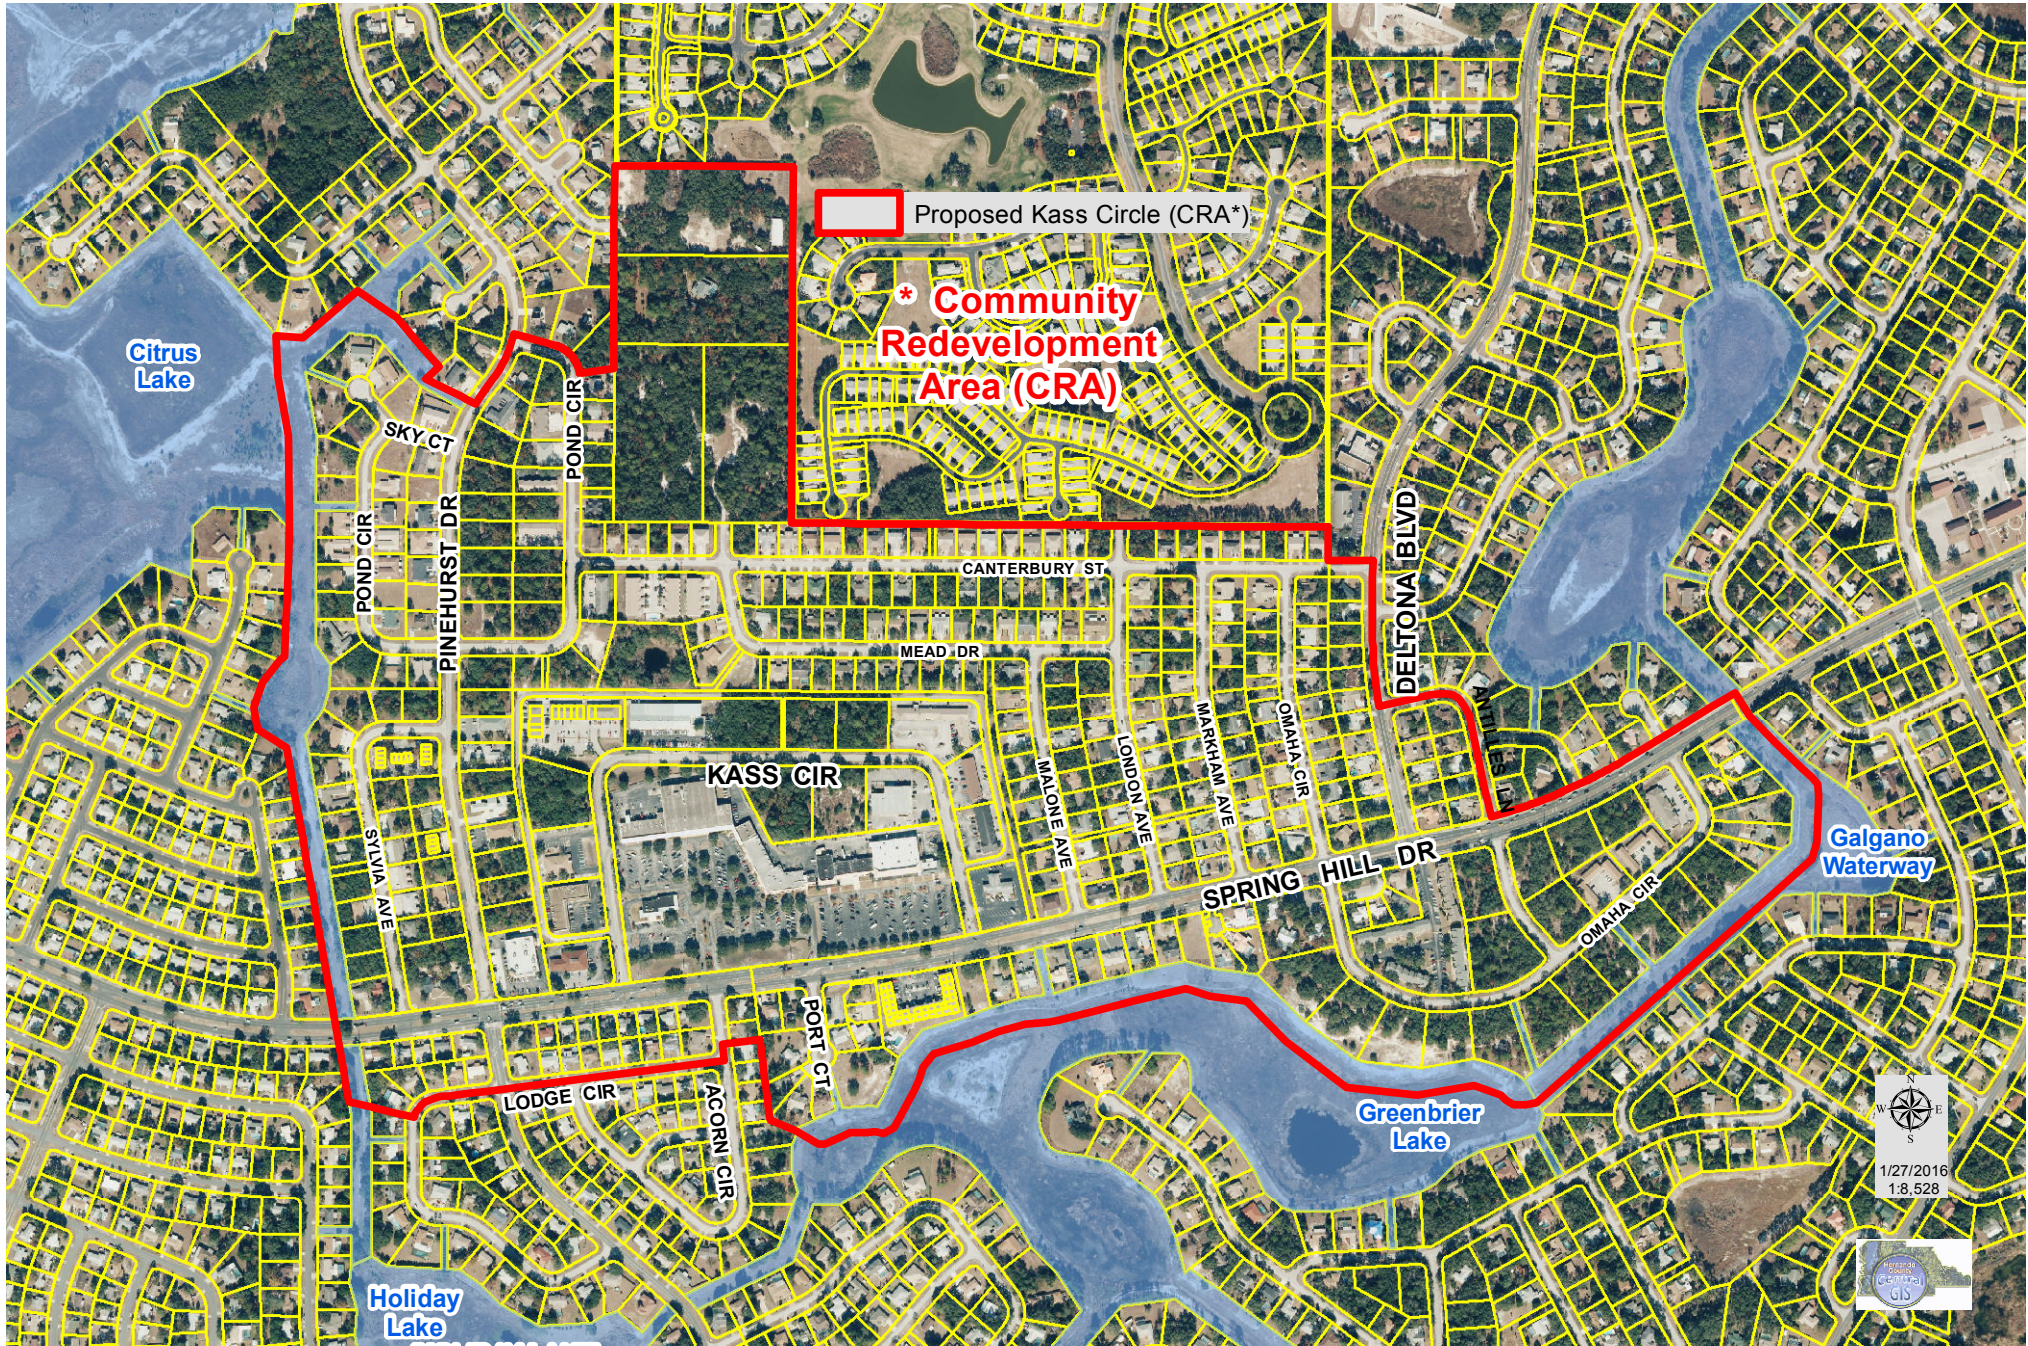

Kass Circle CRA* - Spring Hill, Florida

Source: Hernando County Property Appraiser
GIS.V_PARCELS; GIS.STREETSCENTERLINE;

s:\share\planning\ddm\kass\kass_outline_testing.mxd
s:\share\planning\ddm\kass\kass_outline_testing.pdf